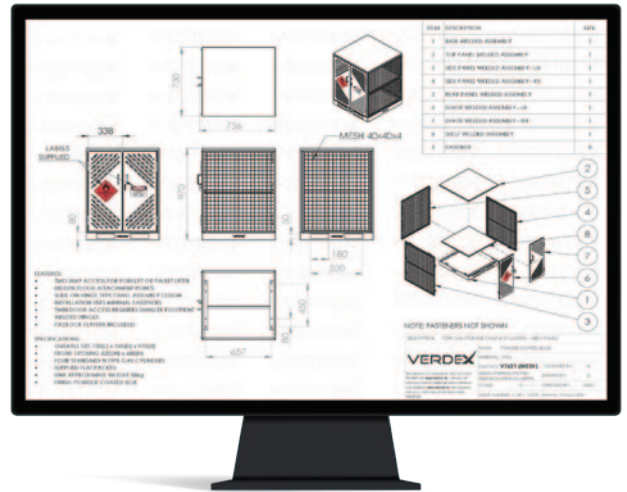

Custom Projects

Our in house design & engineering team can assist in creating products to suit your workplace necessities. We will work with you every step of the way to take your specific requirements from vision to execution.

We've assisted many Australian businesses in enhancing workplace safety & efficiency by providing the highest quality range of products.