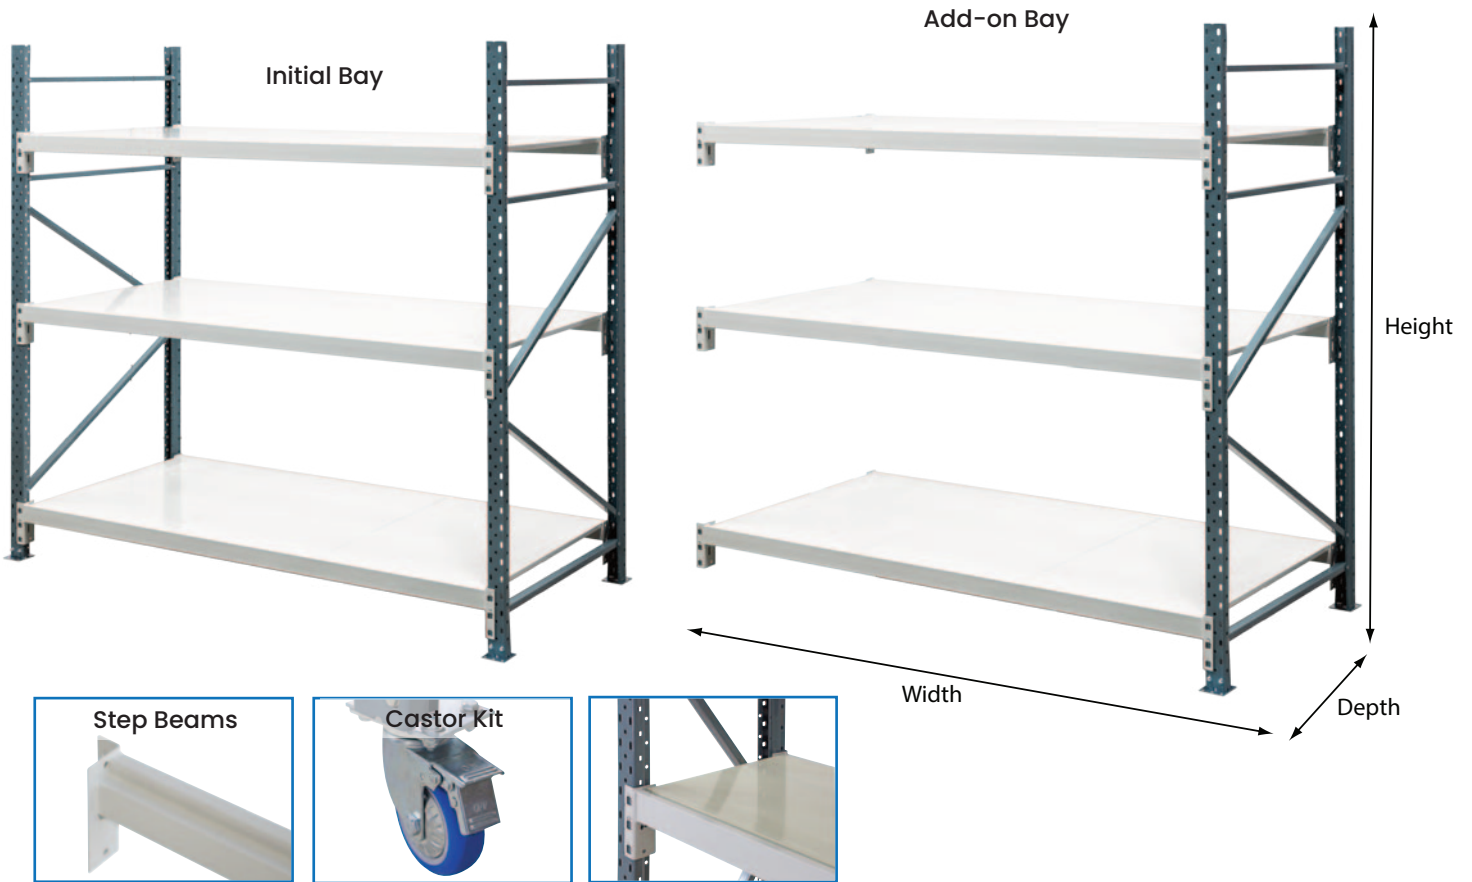

Heavy Duty Steel Longspan Shelving (900mm Deep)

- This heavy duty longspan shelving system is a strong and versatile shelving system, which is similar to pallet racking just in a similar profile, which is great for storing small parts and archives.
- This system is supplied standard with 3 adjustable shelves however extra shelf levels can be ordered for each set
- Comes standard with steel shelves (2 pieces per level)
- End frames are supplied assembled for quick and easy setup
- Standard longspan 900mm deep stock size is listed below
- Step beams which the steel decks sit flush with the beam
- Shelf Capacity: 390kg/level - 1800(L) Beam, 290kg/level - 2400(L) Beam
- For overall bay length add 60mm per frame

Code	Details	Overall Size HxWxD (mm)	Unit Weight (kg)
M8410	Steel Longspan Shelving Set	1800x1800x900	91
M8411	Steel Longspan Shelving - Add on Bay	1800x1800x900	80
M8412	Steel Longspan Shelving Set	2400x1800x900	97
M8413	Steel Longspan Shelving - Add on Bay	2400x1800x900	83
M8414	Steel Longspan Shelving Set	1800x2400x900	110
M8415	Steel Longspan Shelving - Add on Bay	1800x2400x900	100
M8416	Steel Longspan Shelving Set	2400x2400x900	117
M8417	Steel Longspan Shelving - Add on Bay	2400x2400x900	102
M8418	Extra Shelving Set (suits 900x1800mm DxW shelf sets)	-	23
M8419	Extra Shelving Set (suits 900x2400mm DxW shelf sets)	-	29.5
M7325	Castor Kit to suit (4 castors with brakes)	-	-