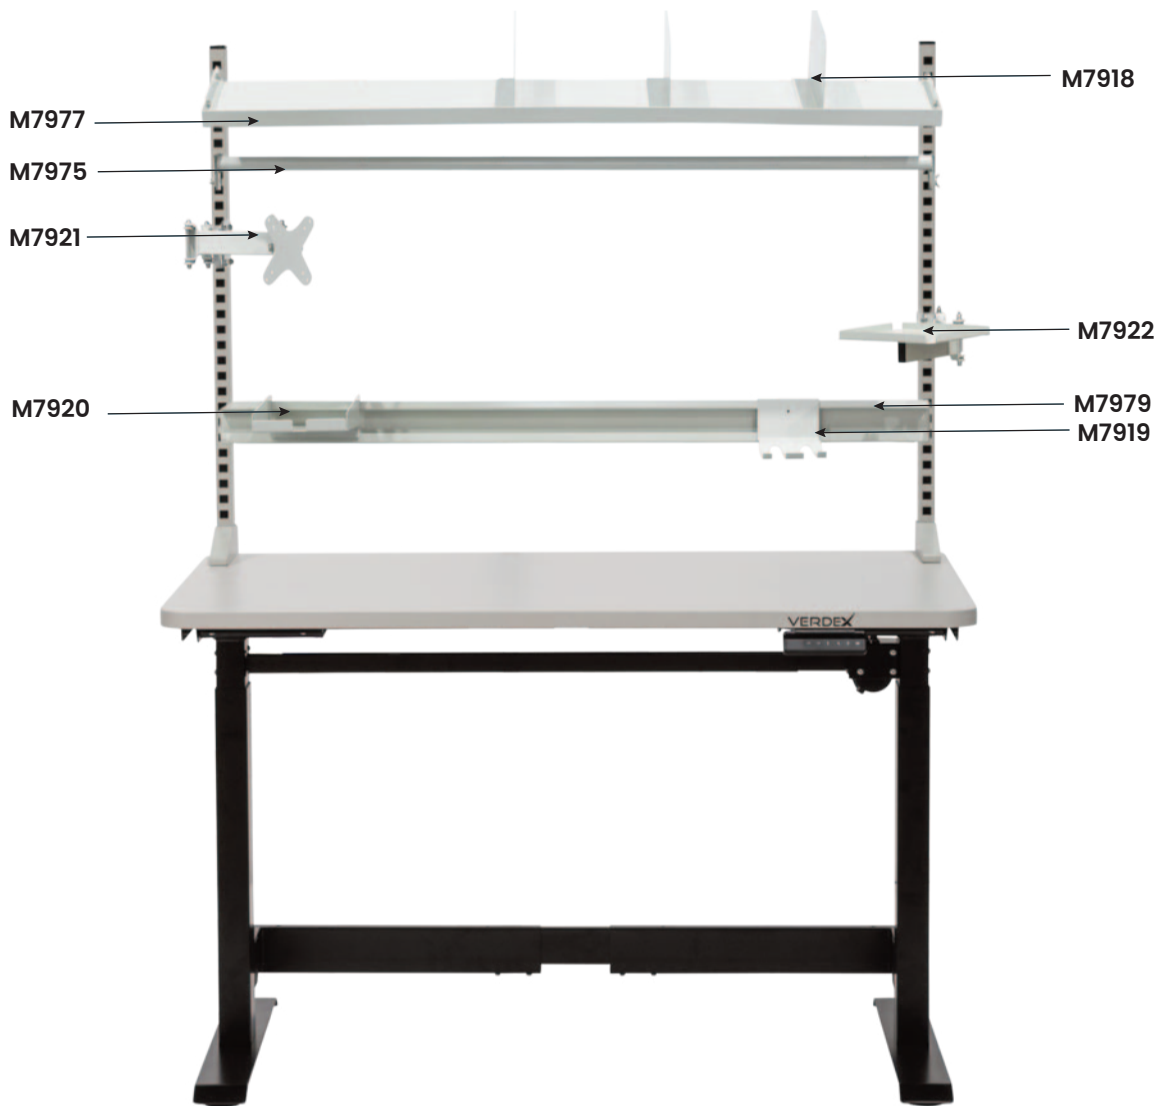

Electric Height-Adjustable Workbenches (1200x750mm)

The Verdex Electric Height-Adjustable Workbenches are designed to improve ergonomics by allowing users to switch between sitting and standing. They are guaranteed to improve productivity with quick adjustments.

These Workbenches are suited to industries such as manufacturing, electronics, & labs etc. With a vast range of accessories available, these Workbenches are customisable for your benefit & convenience!

- Hand Controller: UP & DOWN | 3 memory Settings
- Single Motor
- Colour: Black (Frame) | Light Grey (Worktop)
- Input Power: 240V
- Travel Speed: 15mm/s
- Noise Level: 50db
- Weight Capacity: 200kg
- Overall Size (LxW): 1200x750mm
- Height Range: 730-1080mm (worktop)

Pictured with all accessories

M8430 pictured with accessories

Code	Details	Unit Weight (kg)
M8420	Electric Height-Adjustable Workbench (1200x750mm)	53
M8430	Electric Height-Adjustable Workbench with 2 x Uprights (1200x750mm)	57
M7918	Shelf Divider to suit	0.5
M7919	Tape Dispenser to suit	0.2
M7920	A4 Document Holder to suit	0.9
M7921	Monitor Arm to suit	2
M7922	Label Printer Arm to suit	2.2
M7975	Roll Holder to suit (1200mm)	0.5
M7977	Reversible Tilting Shelf to suit (1200mm)	4.4
M7979	Bin Rail to suit (1200mm)	2